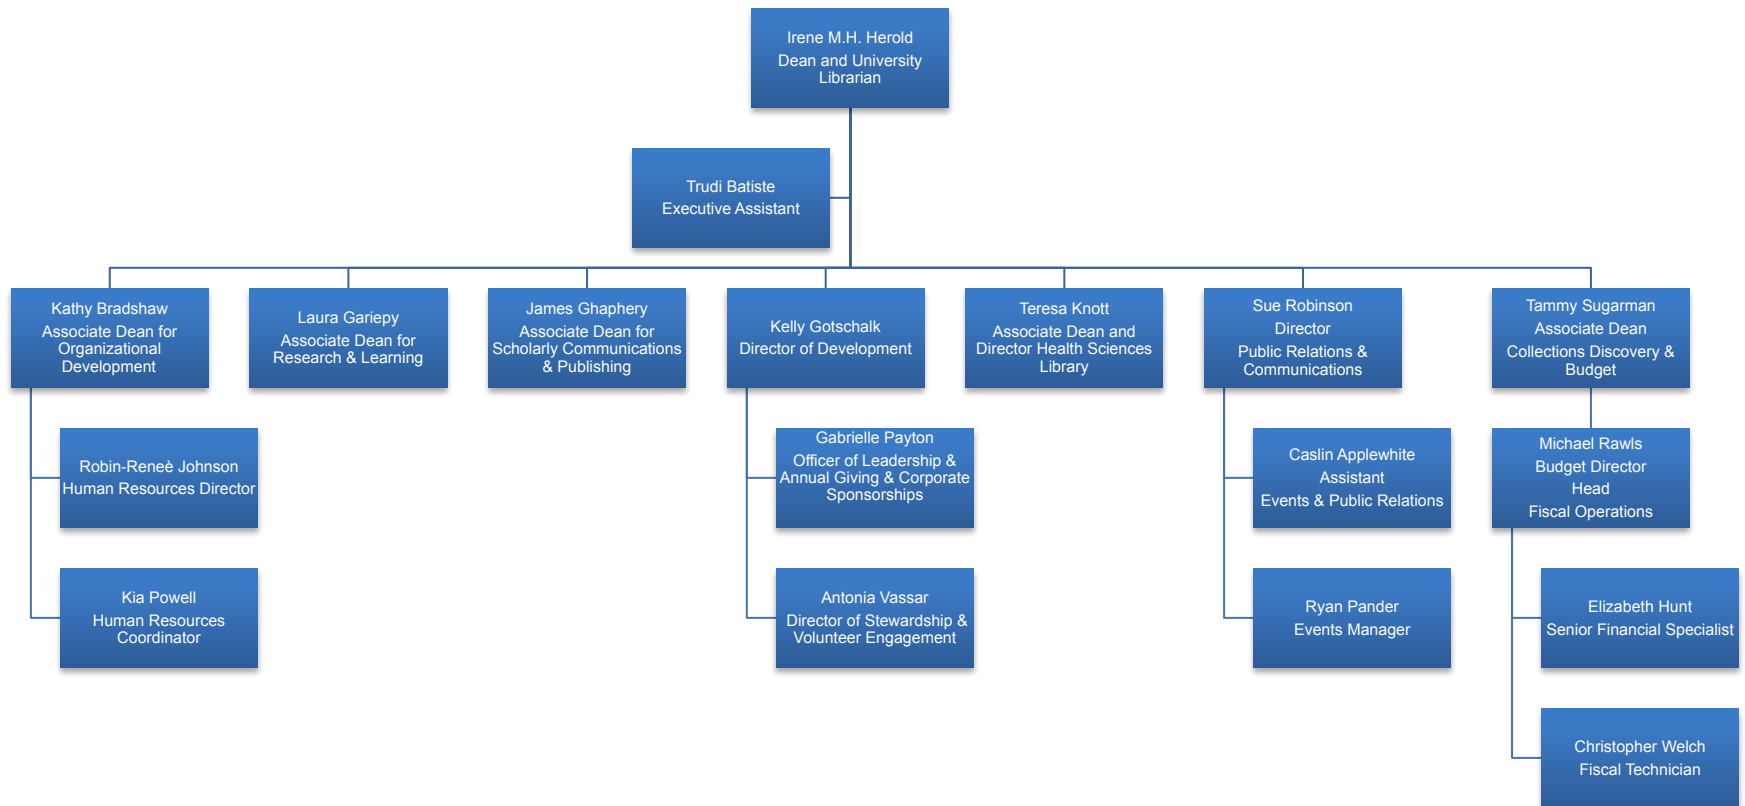

# Virginia Commonwealth University Libraries

**TO MODIFY THIS CHART:** Click the chart, and then click the Design tab to modify the SmartArt graphic. Click a text placeholder to replace it with your text, or click the arrows on the left border of the SmartArt to open the text pane, and type or edit all text for the chart.

# VCU Libraries Administration