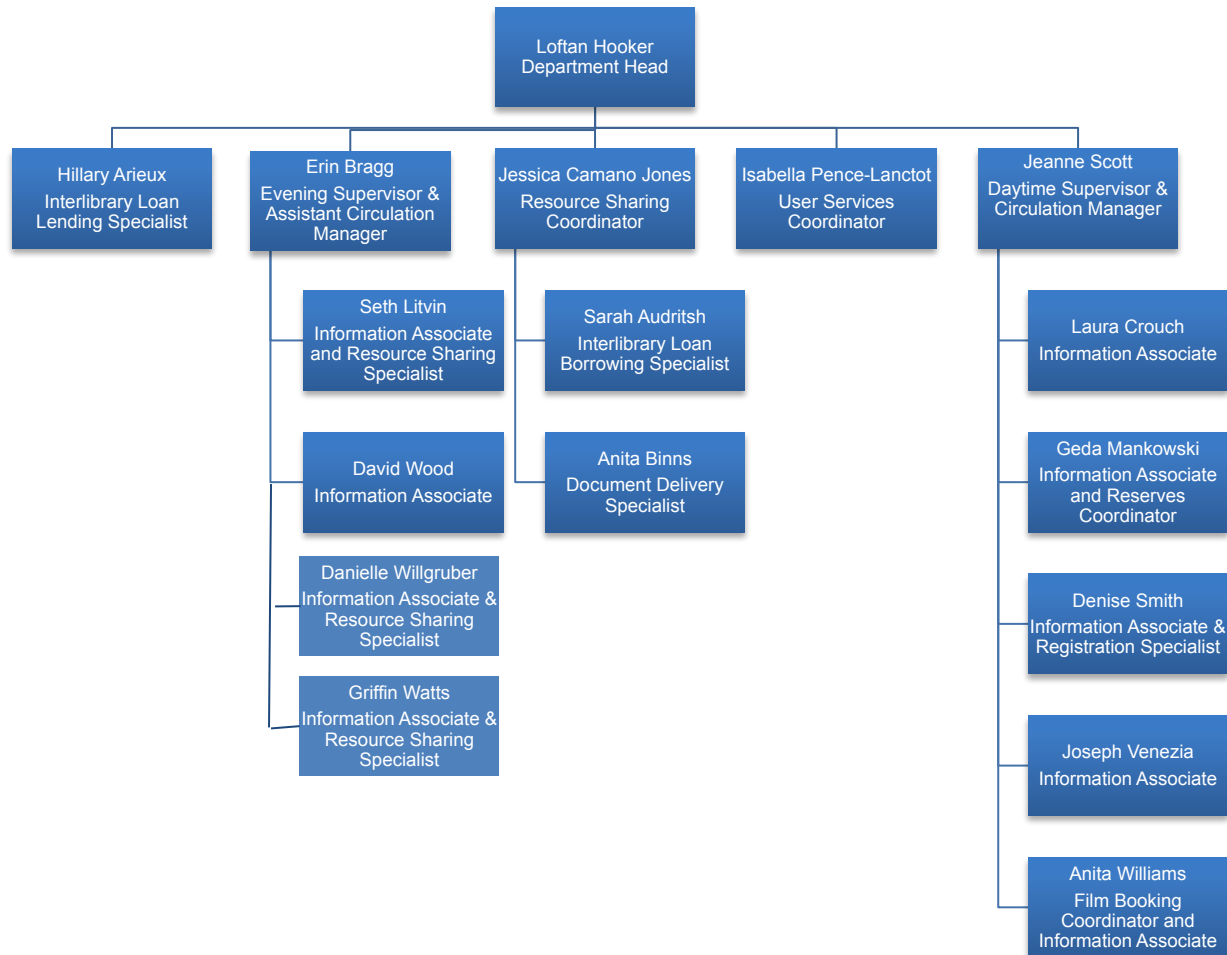

Access Services