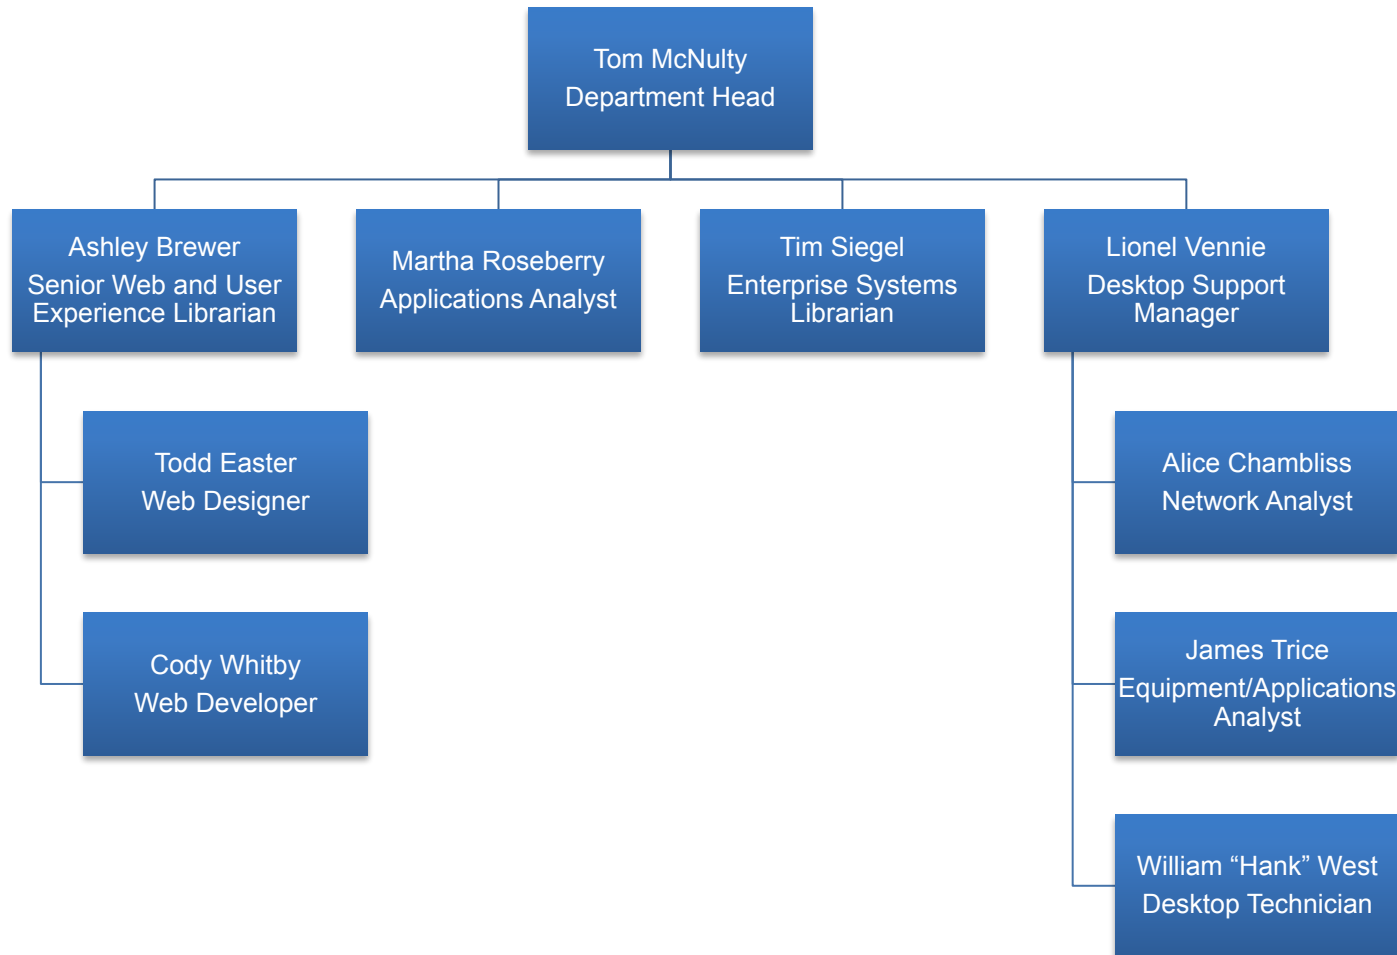

Library Operations for Technology and Design