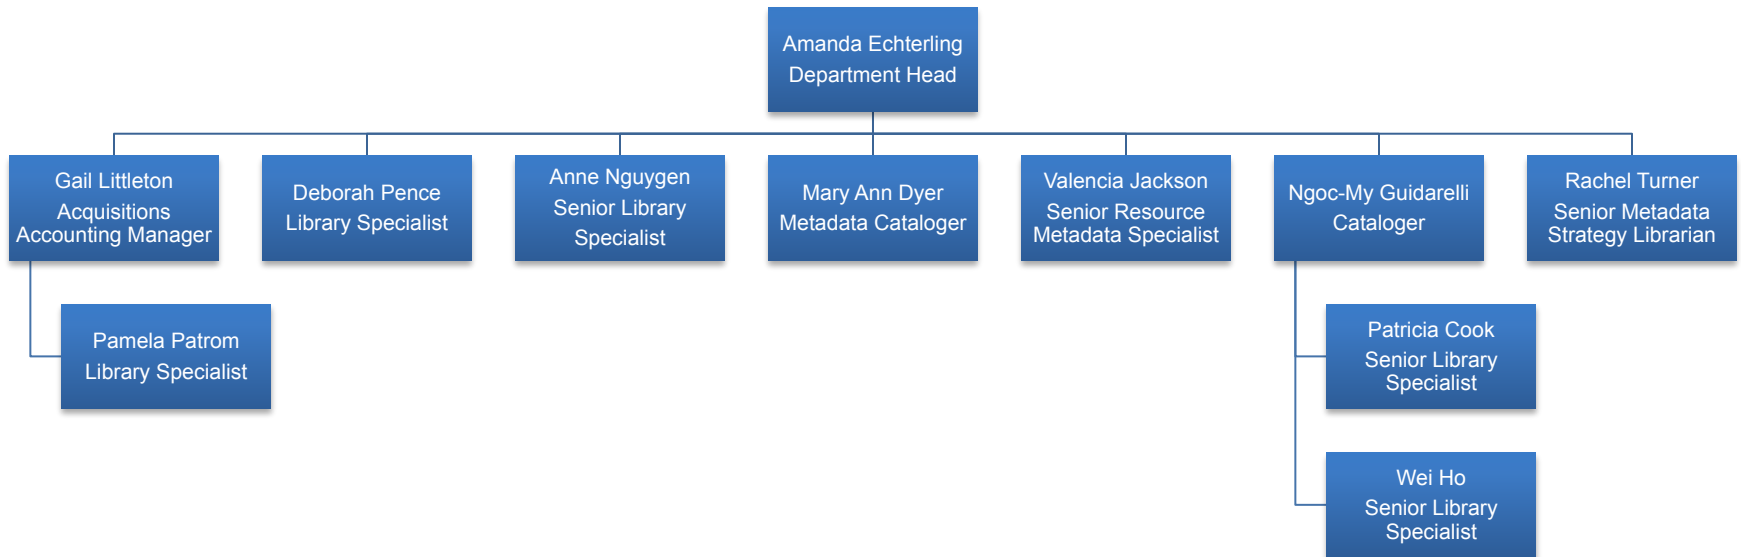

Resource Acquisition & Metadata Services